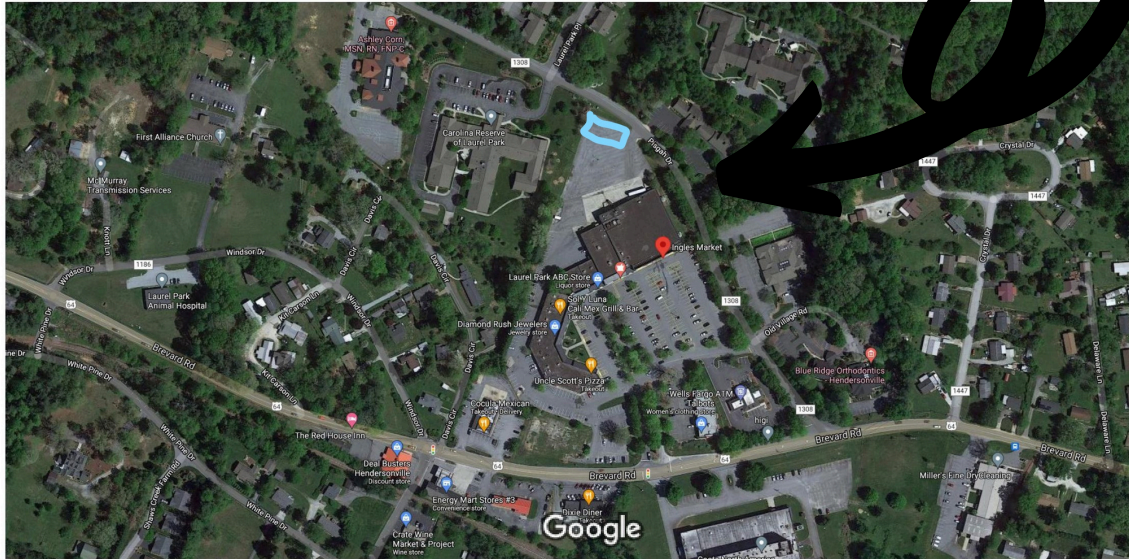

ROUTE A - SOUTH - HENDERSONVILLE

SITE 1: INGLES: 3643 Howard Gap Rd, HVL, 28792
7:00 AM | 3:10 PM (M-TH) | 12:10 PM (F)

Please park in the blue circled area when waiting for the bus.

ROUTE A - SOUTH - HENDERSONVILLE continued

Please park in the blue circled area when waiting for the bus.

ROUTE A - SOUTH - HENDERSONVILLE continued

SITE 4: INGLES: 1705 Brevard Rd, HVL 28791: Please use Pisgah Dr to access the parking lot behind the building. Please park in blue circled area.

7:30 AM | 3:40 PM (M-TH) | 12:40 PM (F)

Google Maps Ingles Market

ROUTE B - NORTH - ASHEVILLE

SITE 1: INGLES AT ASHEVILLE OUTLETS: 863 Brevard Rd, AVL, 28806
7:00 AM | 3:45 PM (M-TH) | 12:45 PM (F)

Please park in the Southern-most lot (blue circled area) when waiting for the bus.

SITE 2: INGLES - BILTMORE FOREST: 780 Hendersonville Rd, AVL, 28803
7:20 AM | 3:25 PM (M-TH) | 12:25 PM (F)

Please park in the blue circled area, directly off of Cornell St, when waiting for the bus.

SITE 3: LUTHERAN CHURCH OF THE NATIVITY - 2425 HVL Rd, Arden, 28704
7:40 AM | 3:05 PM (M-TH) | 12:05 PM (F)