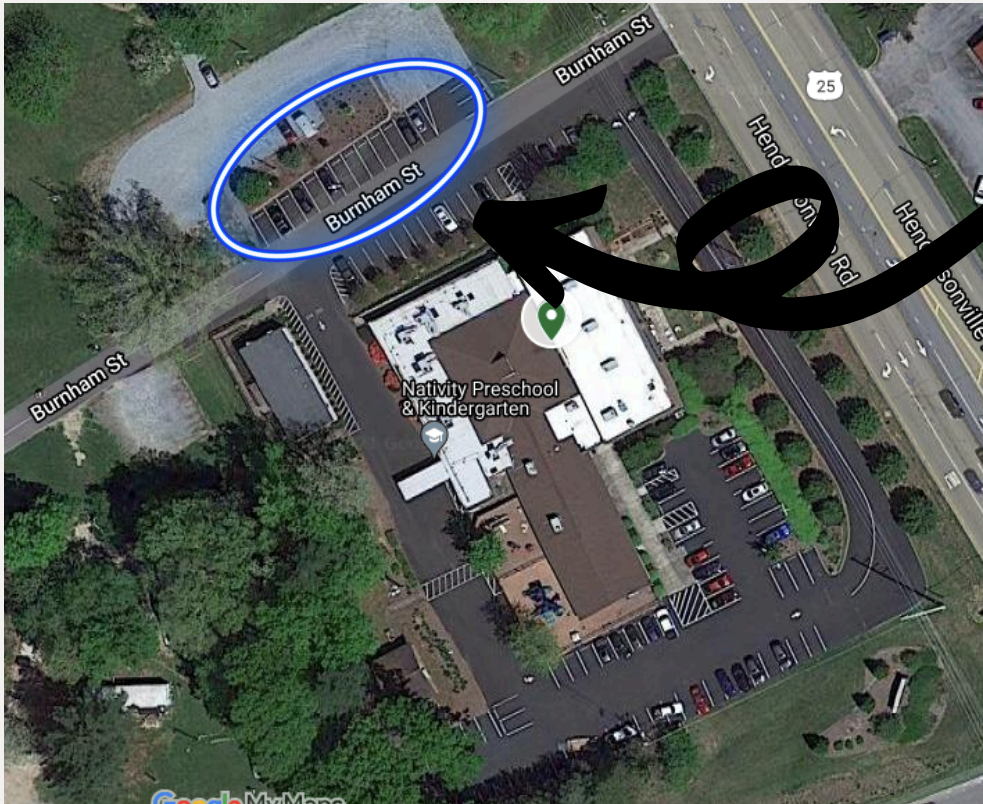

Please park in the blue circled area when waiting for the bus.

ROUTE A - SOUTH - HENDERSONVILLE continued

SITE 4: INGLES: 1705 Brevard Rd, HVL 28791: Please use Pisgah Dr to access the parking lot behind the building. Please park in blue circled area.

7:30 AM | 3:40 PM (M-TH) | 12:40 PM (F)

Google Maps Ingles Market

ROUTE B - NORTH - ASHEVILLE

SITE 1: INGLES AT ASHEVILLE OUTLETS: 863 Brevard Rd, AVL, 28806
7:00 AM | 3:45 PM (M-TH) | 12:45 PM (F)

Please park in the Southern-most lot (blue circled area) when waiting for the bus.

SITE 2: INGLES - BILTMORE FOREST: 780 Hendersonville Rd, AVL, 28803
7:20 AM | 3:25 PM (M-TH) | 12:25 PM (F)

Please park in the blue circled area, directly off of Cornell St, when waiting for the bus.

SITE 3: LUTHERAN CHURCH OF THE NATIVITY - 2425 HVL Rd, Arden, 28704
7:40 AM | 3:05 PM (M-TH) | 12:05 PM (F)