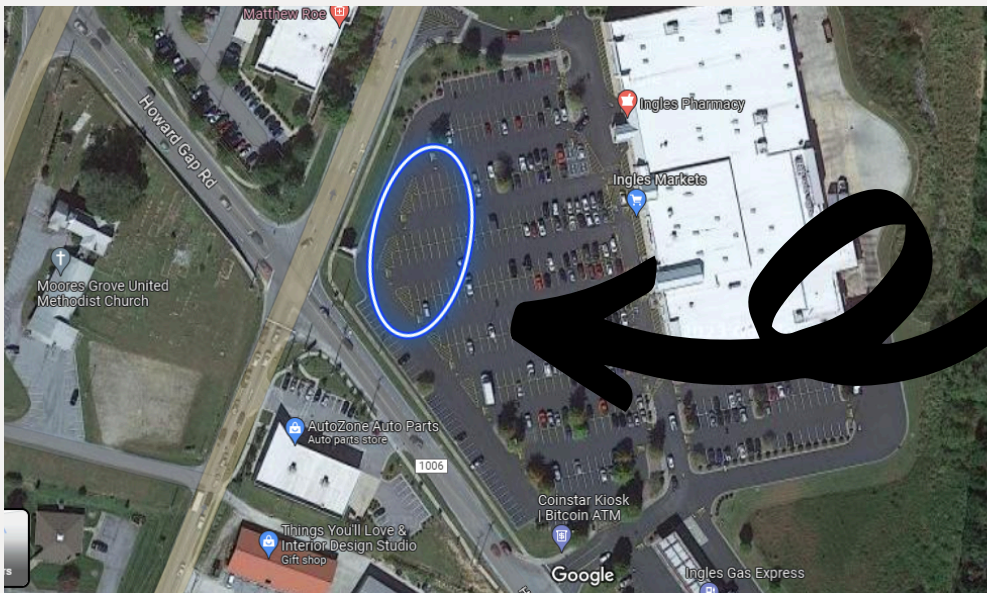

BUS STOPS & PARKING

[click here for the live google map.](#)

NOTE: Each stop will have one bus going to the Creek Campus and one additional bus going to the Wilderness Campus. Each bus will be clearly labeled to ensure your student gets on the appropriate bus

ROUTE A - SOUTH - HENDERSONVILLE

SITE 1: INGLES: 3643 Howard Gap Rd, HVL, 28792
7:00 AM | 3:10 PM (M-TH) | 12:10 PM (F)

Please park in the blue circled area when waiting for the bus.

ROUTE A - SOUTH - HENDERSONVILLE continued

Please park in the blue circled area when waiting for the bus.

ROUTE A - SOUTH - HENDERSONVILLE continued

SITE 4: INGLES: 1705 Brevard Rd, HVL 28791: Please use Pisgah Dr to access the parking lot behind the building. Please park in blue circled area.

7:30 AM | 3:40 PM (M-TH) | 12:40 PM (F)

Google Maps Ingles Market

ROUTE B - NORTH - ASHEVILLE

SITE 1: INGLES AT ASHEVILLE OUTLETS: 863 Brevard Rd, AVL, 28806
7:00 AM | 3:45 PM (M-TH) | 12:45 PM (F)

Please park in the Southern-most lot (blue circled area) when waiting for the bus.