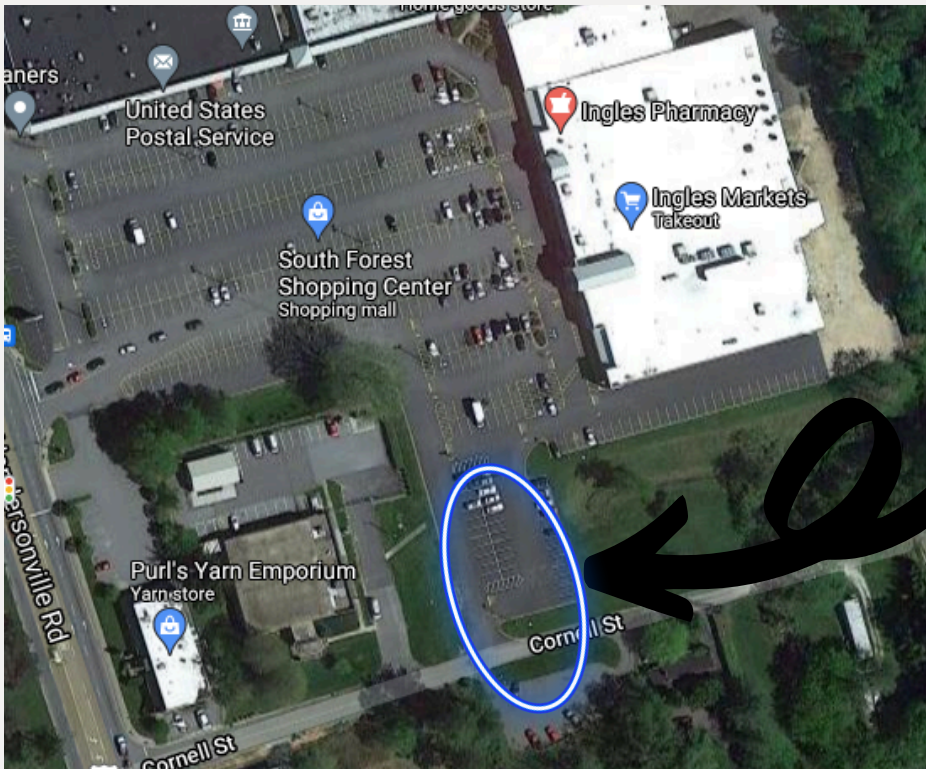

ROUTE A - SOUTH - HENDERSONVILLE

SITE 1: INGLES: 3643 Howard Gap Rd, HVL, 28792
7:00 AM | 3:10 PM (M-TH) | 12:10 PM (F)

Please park in the blue circled area when waiting for the bus.

ROUTE A - SOUTH - HENDERSONVILLE continued

Please park in the blue circled area when waiting for the bus.

ROUTE A - SOUTH - HENDERSONVILLE continued

SITE 4: INGLES: 1705 Brevard Rd, HVL 28791: Please use Pisgah Dr to access the parking lot behind the building. Please park in blue circled area.

7:30 AM | 3:40 PM (M-TH) | 12:40 PM (F)

Google Maps Ingles Market

ROUTE B - NORTH - ASHEVILLE

SITE 1: INGLES AT ASHEVILLE OUTLETS: 863 Brevard Rd, AVL, 28806
7:00 AM | 3:45 PM (M-TH) | 12:45 PM (F)

Please park in the Southern-most lot (blue circled area) when waiting for the bus.

SITE 2: INGLES - BILTMORE FOREST: 780 Hendersonville Rd, AVL, 28803
7:20 AM | 3:25 PM (M-TH) | 12:25 PM (F)

Please park in the blue circled area, directly off of Cornell St, when waiting for the bus.

SITE 3: LUTHERAN CHURCH OF THE NATIVITY - 2425 HVL Rd, Arden, 28704
7:40 AM | 3:05 PM (M-TH) | 12:05 PM (F)