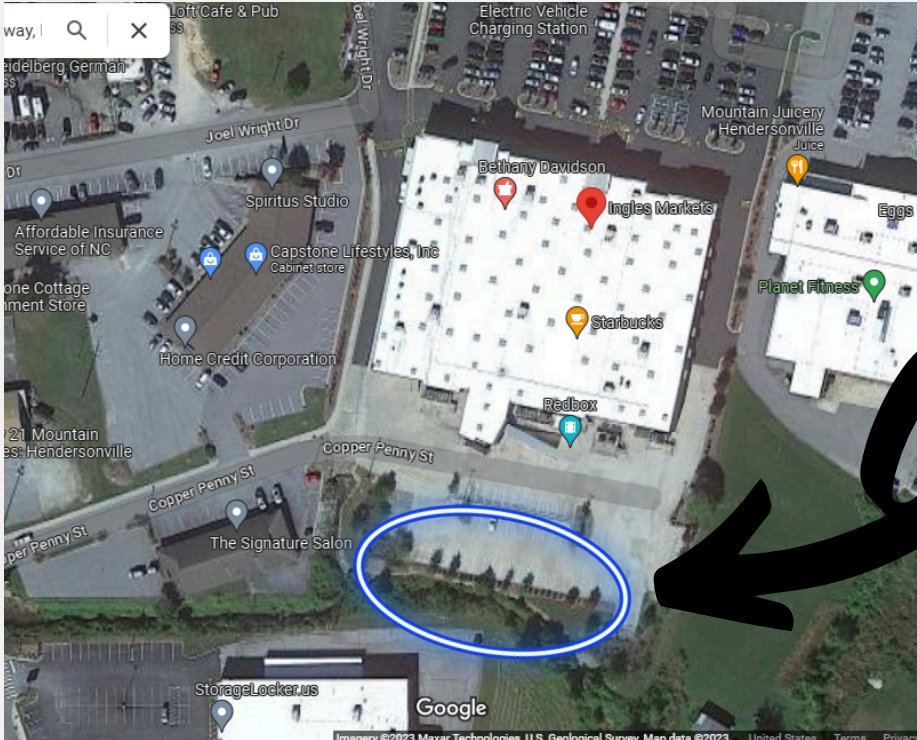

BUS STOPS & PARKING

[click here for the live google map.](#)

NOTE: Each stop will have one bus going to the Creek Campus and one additional bus going to the Wilderness Campus. Each bus will be clearly labeled to ensure your student gets on the appropriate bus

ROUTE A - SOUTH - HENDERSONVILLE

SITE 1: INGLES: 3643 Howard Gap Rd, HVL, 28792
7:00 AM | 3:10 PM (M-TH) | 12:10 PM (F)

Please park in the blue circled area when waiting for the bus.

ROUTE A - SOUTH - HENDERSONVILLE continued

Please park in the blue circled area when waiting for the bus.

ROUTE A - SOUTH - HENDERSONVILLE continued

SITE 4: INGLES: 1705 Brevard Rd, HVL 28791: Please use Pisgah Dr to access the parking lot behind the building. Please park in blue circled area.

7:30 AM | 3:40 PM (M-TH) | 12:40 PM (F)

Google Maps Ingles Market

ROUTE B - NORTH - ASHEVILLE

SITE 1: INGLES AT ASHEVILLE OUTLETS: 863 Brevard Rd, AVL, 28806
7:00 AM | 3:45 PM (M-TH) | 12:45 PM (F)

Please park in the Southern-most lot (blue circled area) when waiting for the bus.