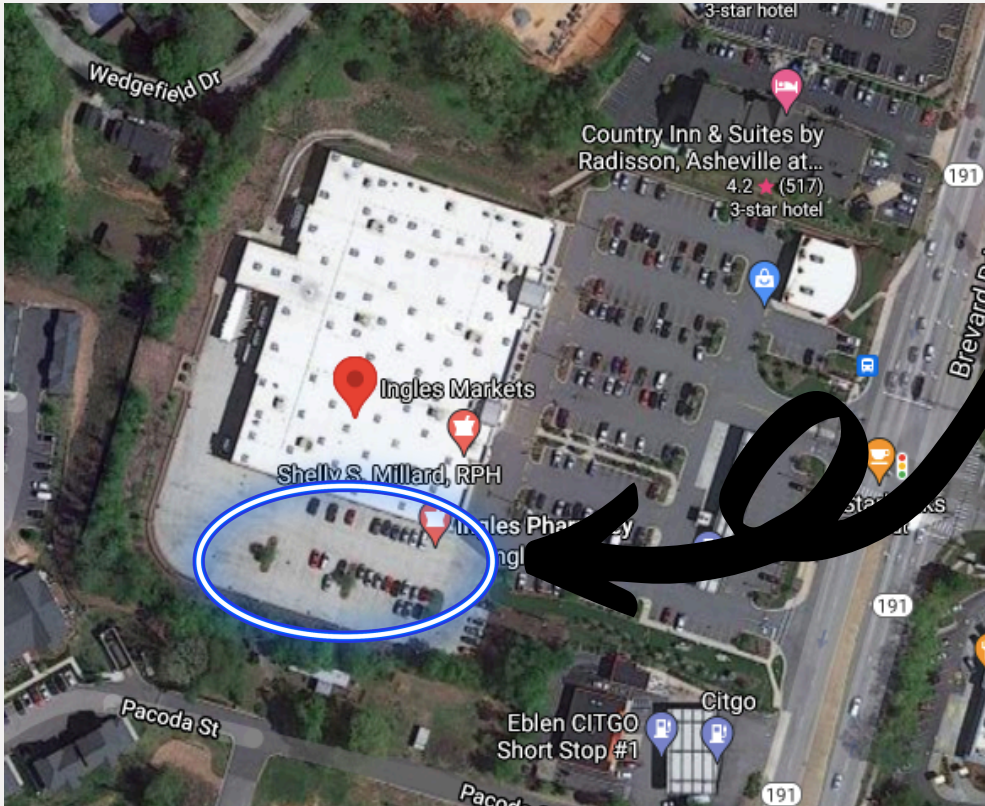

ROUTE A - SOUTH - HENDERSONVILLE

SITE 1: INGLES: 3643 Howard Gap Rd, HVL, 28792
7:00 AM | 3:10 PM (M-TH) | 12:10 PM (F)

Please park in the blue circled area when waiting for the bus.

ROUTE A - SOUTH - HENDERSONVILLE continued

Please park in the blue circled area when waiting for the bus.

ROUTE A - SOUTH - HENDERSONVILLE continued

SITE 4: INGLES: 1705 Brevard Rd, HVL 28791: Please use Pisgah Dr to access the parking lot behind the building. Please park in blue circled area.

7:30 AM | 3:40 PM (M-TH) | 12:40 PM (F)

Google Maps Ingles Market

ROUTE B - NORTH - ASHEVILLE

SITE 1: INGLES AT ASHEVILLE OUTLETS: 863 Brevard Rd, AVL, 28806
7:00 AM | 3:45 PM (M-TH) | 12:45 PM (F)

Please park in the Southern-most lot (blue circled area) when waiting for the bus.

SITE 2: INGLES - BILTMORE FOREST: 780 Hendersonville Rd, AVL, 28803
7:20 AM | 3:25 PM (M-TH) | 12:25 PM (F)

Please park in the blue circled area, directly off of Cornell St, when waiting for the bus.

SITE 3: LUTHERAN CHURCH OF THE NATIVITY - 2425 HVL Rd, Arden, 28704
7:40 AM | 3:05 PM (M-TH) | 12:05 PM (F)